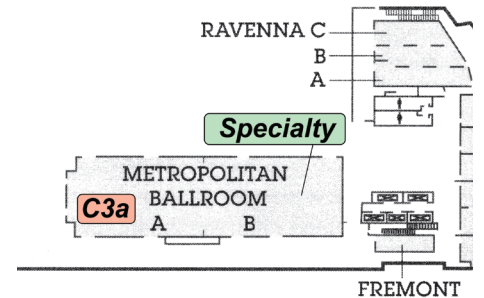

2nd Floor

3rd Floor

Thursday July 5

	M/S	Plus	Adv	C1	C2	C3a	C3b/C4	Specialty* (All levels)
	Redwood ↓	Grand D ↓	Grand C ↓	Grand B ↓	Grand A ↓	Metro A ↓	Willow ↓	
9-10a	Opening							
10-11a	Jennifer Engimann Todd	Arlene Kaspik Gary	Joe	Michael Maltenfort Sandie	Anne	Vic	Barry	
11-12p	Dan Lyke Michael	Karla Westphal Todd	Jane Clewe Anne (A1)	Abe Feldman Joe	Ken Sale Kris	Michael Maltenfort Ross	Osamu Miyabe	
12-2p	Lunch (on your own)							
2-3p	Arlene Kaspik Kris	Kurt Golhardt Vic	Scott Amspoker Todd	Jennifer Engimann Ross	Kent Forrester Joe	Jane Clewe Gary	Bill van Melle Sandie (C4)	Denmark* Metro B
3-4p	Cliff Simpson Barry	Aahz Sandie		Scott Amspoker Todd	Michael Levy Gary	Bill van Melle Michael	Ryo Sasaki	Women's Kris & Diana Wedel Grand C
4-5p	Zip Warmerdam Harlan		Michael Maltenfort Kris	Brian Jarvis Vic	Scott Amspoker Michael	Osamu Miyabe Todd	Ken Sale Joe	Leather Anne & Ross Grand D
5-7p	Dinner (on your own)							
7-8p	Aahz Joe	Jennifer Engimann Vic	Abe Feldman Michael	Jane Clewe Kris	Osamu Miyabe Todd	Rusty Barry	Bill van Melle Anne	Magic underpants Darren Gallina Metro B
8-9p	Marge Cochran Todd	Mark Seaman Michael	Kent Forrester Sandie	Ken Sale Joe	Brian Jarvis Vic	Ryo Sasaki Kris	Jane Clewe Ross	Taste of Square Dancing Gary Metro B (till 9:30)
9-10p	Dan Lyke Kris	Cliff Simpson Anne	Kurt Gollhardt Ross	Michael Levy Michael	Jennifer Engimann Barry		Osamu Miyabe Ett	
10-?								Country Western Dance Grand C & D