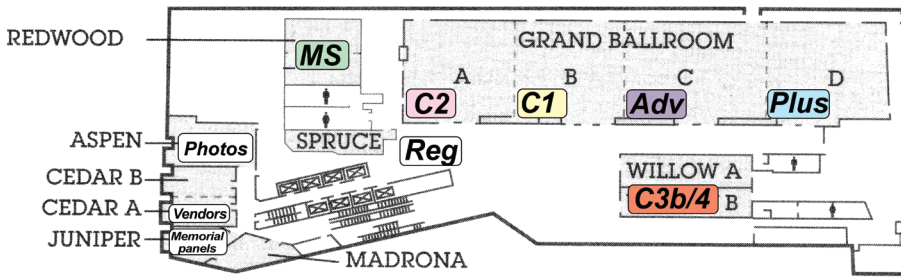

2nd Floor

3rd Floor

Thursday July 5

	M/S	Plus	Adv	C1	C2	C3a	C3b/C4	Specialty* (All levels)
	Redwood ↓	Grand D ↓	Grand C ↓	Grand B ↓	Grand A ↓	Metro A ↓	Willow ↓	
9-10a	Opening							
10-11a	Jennifer Engimann Todd	Arlene Kaspik Gary	Joe	Michael Maltenfort Sandie	Anne	Vic	Barry	
11-12p	Dan Lyke Michael	Karla Westphal Todd	Jane Clewe Anne (A1)	Abe Feldman Joe	Ken Sale Kris	Michael Maltenfort Ross	Osamu Miyabe	
12-2p	Lunch (on your own)							
2-3p	Arlene Kaspik Kris	Kurt Golhardt Vic	Scott Amspoker Todd	Jennifer Engimann Ross	Kent Forrester Joe	Jane Clewe Gary	Bill van Melle Sandie (C4)	Denmark* Metro B
3-4p	Cliff Simpson Barry	Aahz Sandie		Scott Amspoker Todd	Michael Levy Gary	Bill van Melle Michael	Ryo Sasaki	Women's Kris & Diana Wedel Grand C
4-5p	Zip Warmerdam Harlan		Michael Maltenfort Kris	Brian Jarvis Vic	Scott Amspoker Michael	Osamu Miyabe Todd	Ken Sale Joe	Leather Anne & Ross Grand D
5-7p	Dinner (on your own)							
7-8p	Aahz Joe	Jennifer Engimann Vic	Abe Feldman Michael	Jane Clewe Kris	Osamu Miyabe Todd	Rusty Barry	Bill van Melle Anne	Magic underpants Darren Gallina Metro B
8-9p	Marge Cochran Todd	Mark Seaman Michael	Kent Forrester Sandie	Ken Sale Joe	Brian Jarvis Vic	Ryo Sasaki Kris	Jane Clewe Ross	Taste of Square Dancing Gary Metro B (till 9:30)
9-10p	Dan Lyke Kris	Cliff Simpson Anne	Kurt Gollhardt Ross	Michael Levy Michael	Jennifer Engimann Barry		Osamu Miyabe Ett	
10-?								Country Western Dance Grand C & D